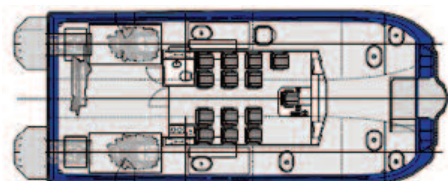

ICENI SPIRIT

15M CREW TRANSFER VESSEL

PROVEN PERFORMANCE

www.icenimarine.co.uk